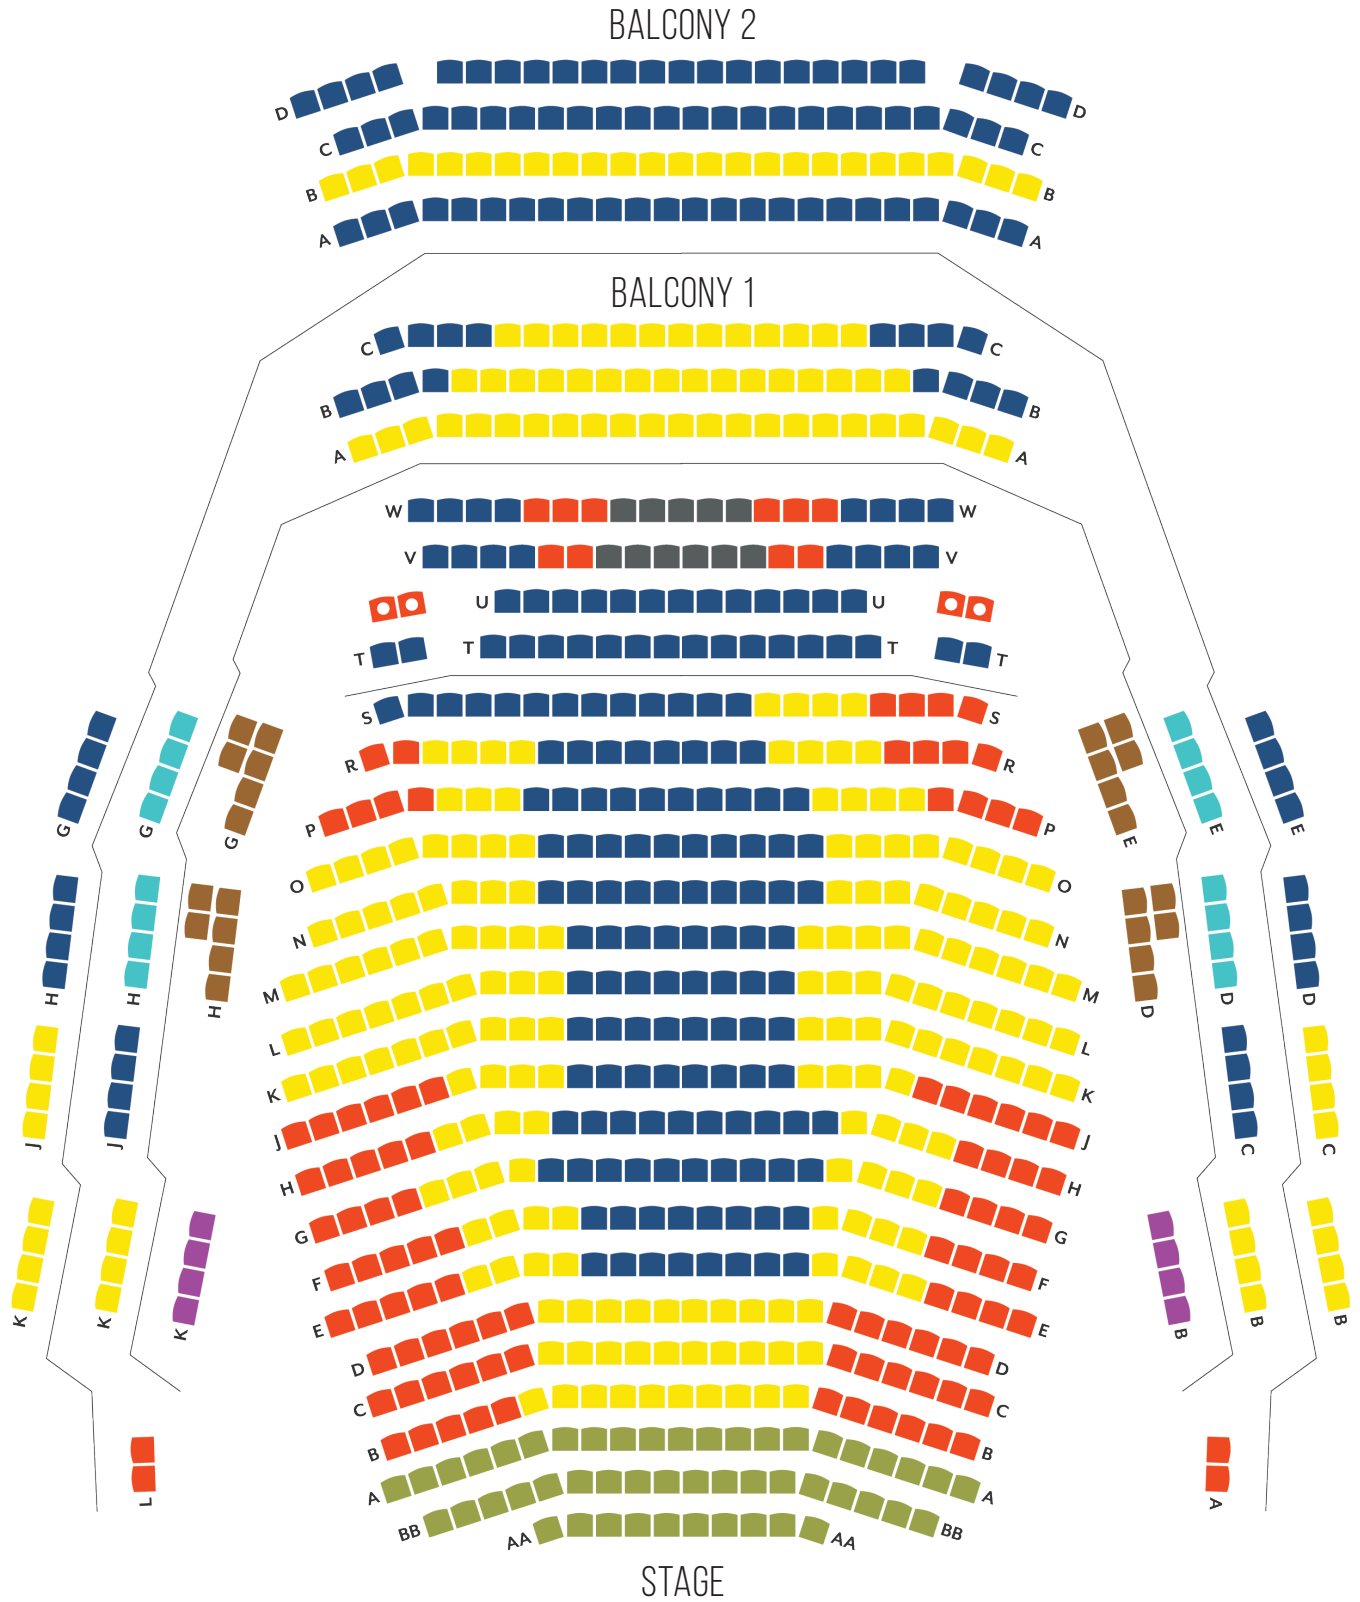

ARTS COMMONS MAX BELL THEATRE PRICE LEVEL SEATING MAP A CHRISTMAS CAROL

- | | | |
|--------------------------------------------------------------------------------------------------|------------------------------------------------------------------------------------------------------------|-------------------------------------------------------------------------------------------------|
|  Price Level 1 |  Price Level 1 Box |  Wheelchair |
|  Price Level 2 |  Price Level 1 Mezz Box |  Sound Booth |
|  Price Level 3 |  Price Level 2 Mezz Box |  Not on sale |
|  Price Level 4 | | |